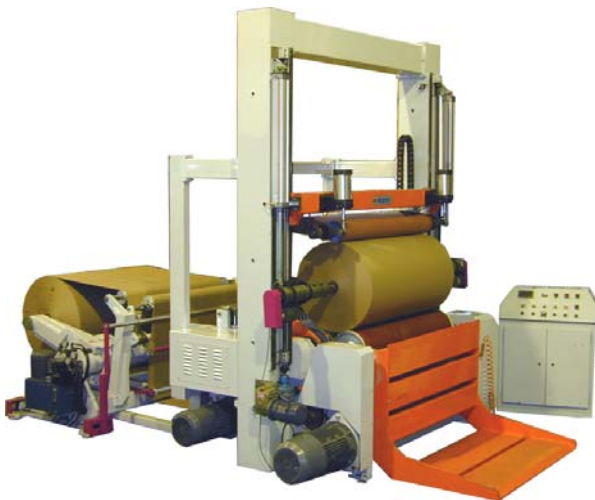

SURFACE TYPE PAPER SLITTER

HY-LS Surface Single Shaft Slitter

For : Various Fax, Cash & Paper rolls...etc.

Max. Unwind O.D : 1000mm

Min. Slitting Width:40mm Max. Rewind O.D:200mm

HY- LDS Surface Two Shaft Slitter

For : Various Cash & Paper rolls...etc.

Max. Unwind O.D : 1000mm

Min. Slitting Width:19mm Max. Rewind O.D:150mm

HY-LB Surface Single Shaft Slitter

For : Various Non-Woven & Papers...etc.

Max. Unwind O.D : 1500mm