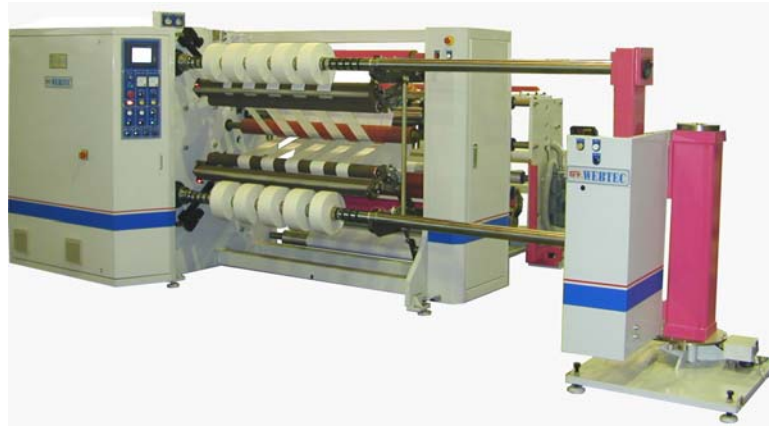

PAPER & FILM SLITTER

HY-TA Center 2 Shafts Slitter For : Various Label Stocks, Films, Papers...etc
Unwind OD: 1000mm Min. Slitting Width : 50mm Max. Rewind O.D : 600mm & 800mm (As Per Request)

HY-EP Center-Surface 2 Shafts Slitter
For : Various Laminated Materials, Alum. Foils...etc
Unwind O.D : 1000mm Min. Slitting Width : 10mm
Rewind O.D : 600mm & 1000mm (As Per Request)

HY-TE Center-Surface 2 Shafts Slitter
For : PI, PC, PET, PS & Printed Packing Films...etc.
Unwind OD: 800mm Min. Slitting Width : 50mm
Max. Rewind O.D : 400mm & 600mm (As Per Request)

HY-ES Center-Surface 2 Shafts Slitter
For : Various Films, Papers...etc.
Unwind O.D : 1000mm Min. Slitting Width : 25mm
Max. Rewind O.D : 400mm & 600mm (As Per Request)

HY-SD Center-Surface Single Shaft Slitter
For : Various Label Stocks, Papers...etc.
Unwind O.D:1000mm Slitting Width: Depend On Rewind OD
Rewind O.D: 600mm & 1000mm (As Per Request)

佳源工業股份有限公司

WEBTEC INDUSTRIES CO., LTD.